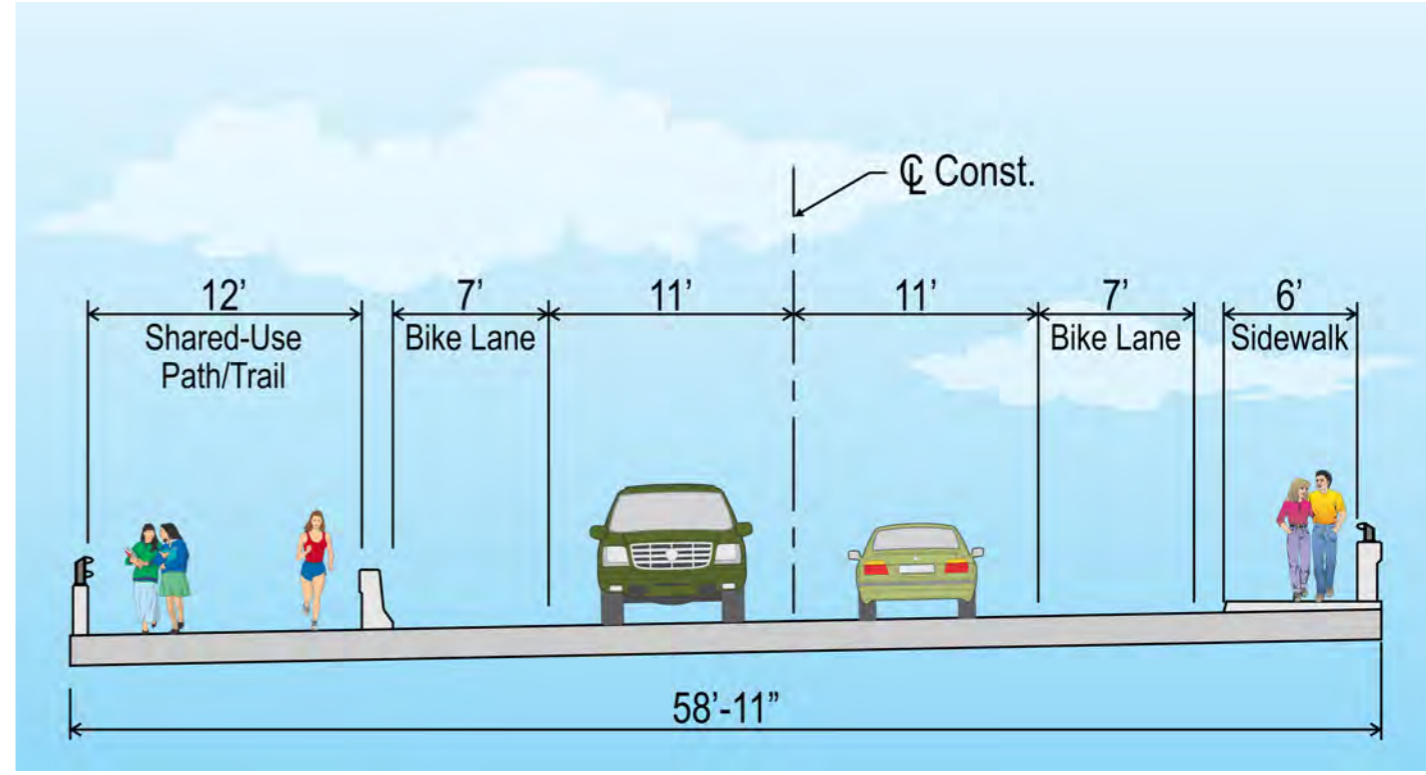

TRAIL ALTERNATIVE 1 LEFT (WEST) ALIGNMENT

SOUTH OF BRIDGE

BRIDGE OVER RIVIERA BAY

NORTH OF BRIDGE