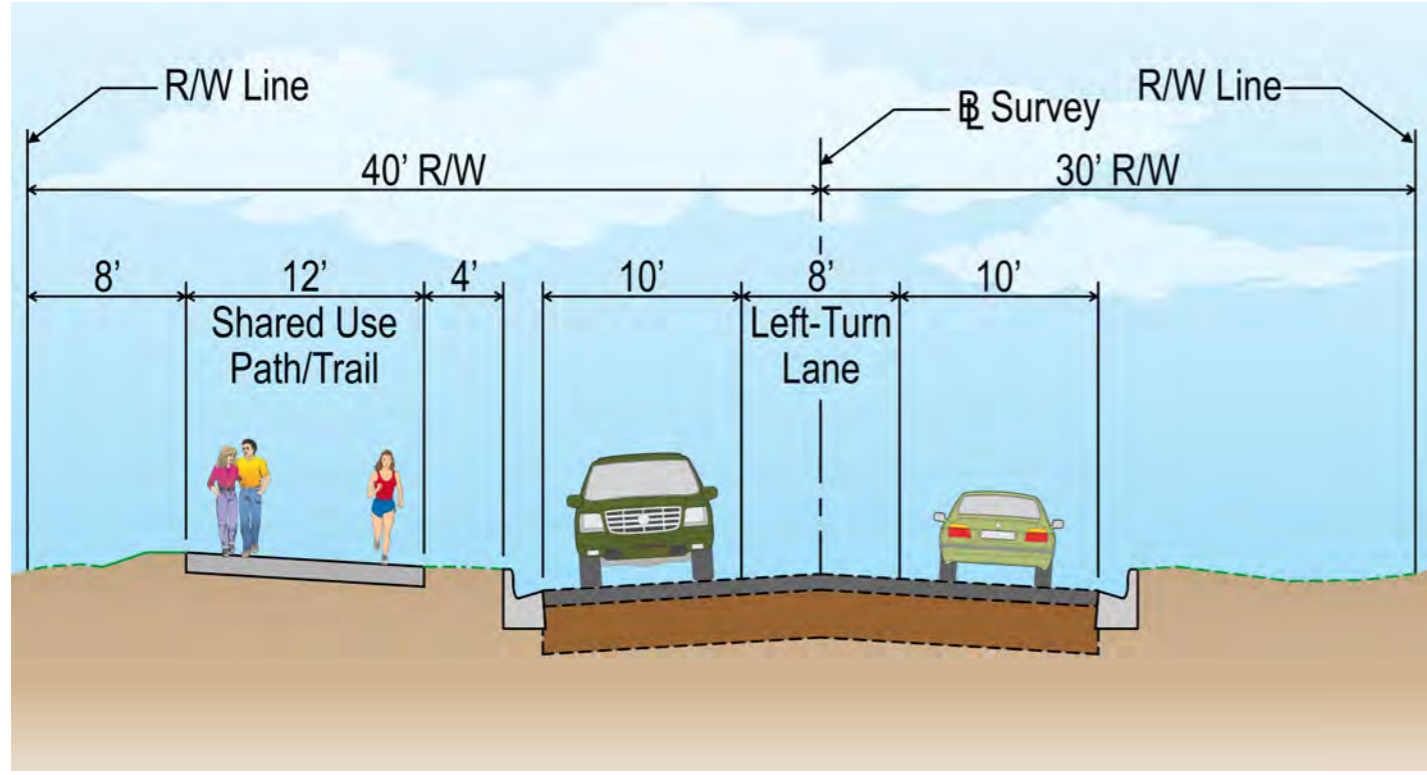

TRAIL ALTERNATIVE 1 LEFT (WEST) ALIGNMENT

SOUTH OF BRIDGE

BRIDGE OVER RIVIERA BAY

NORTH OF BRIDGE