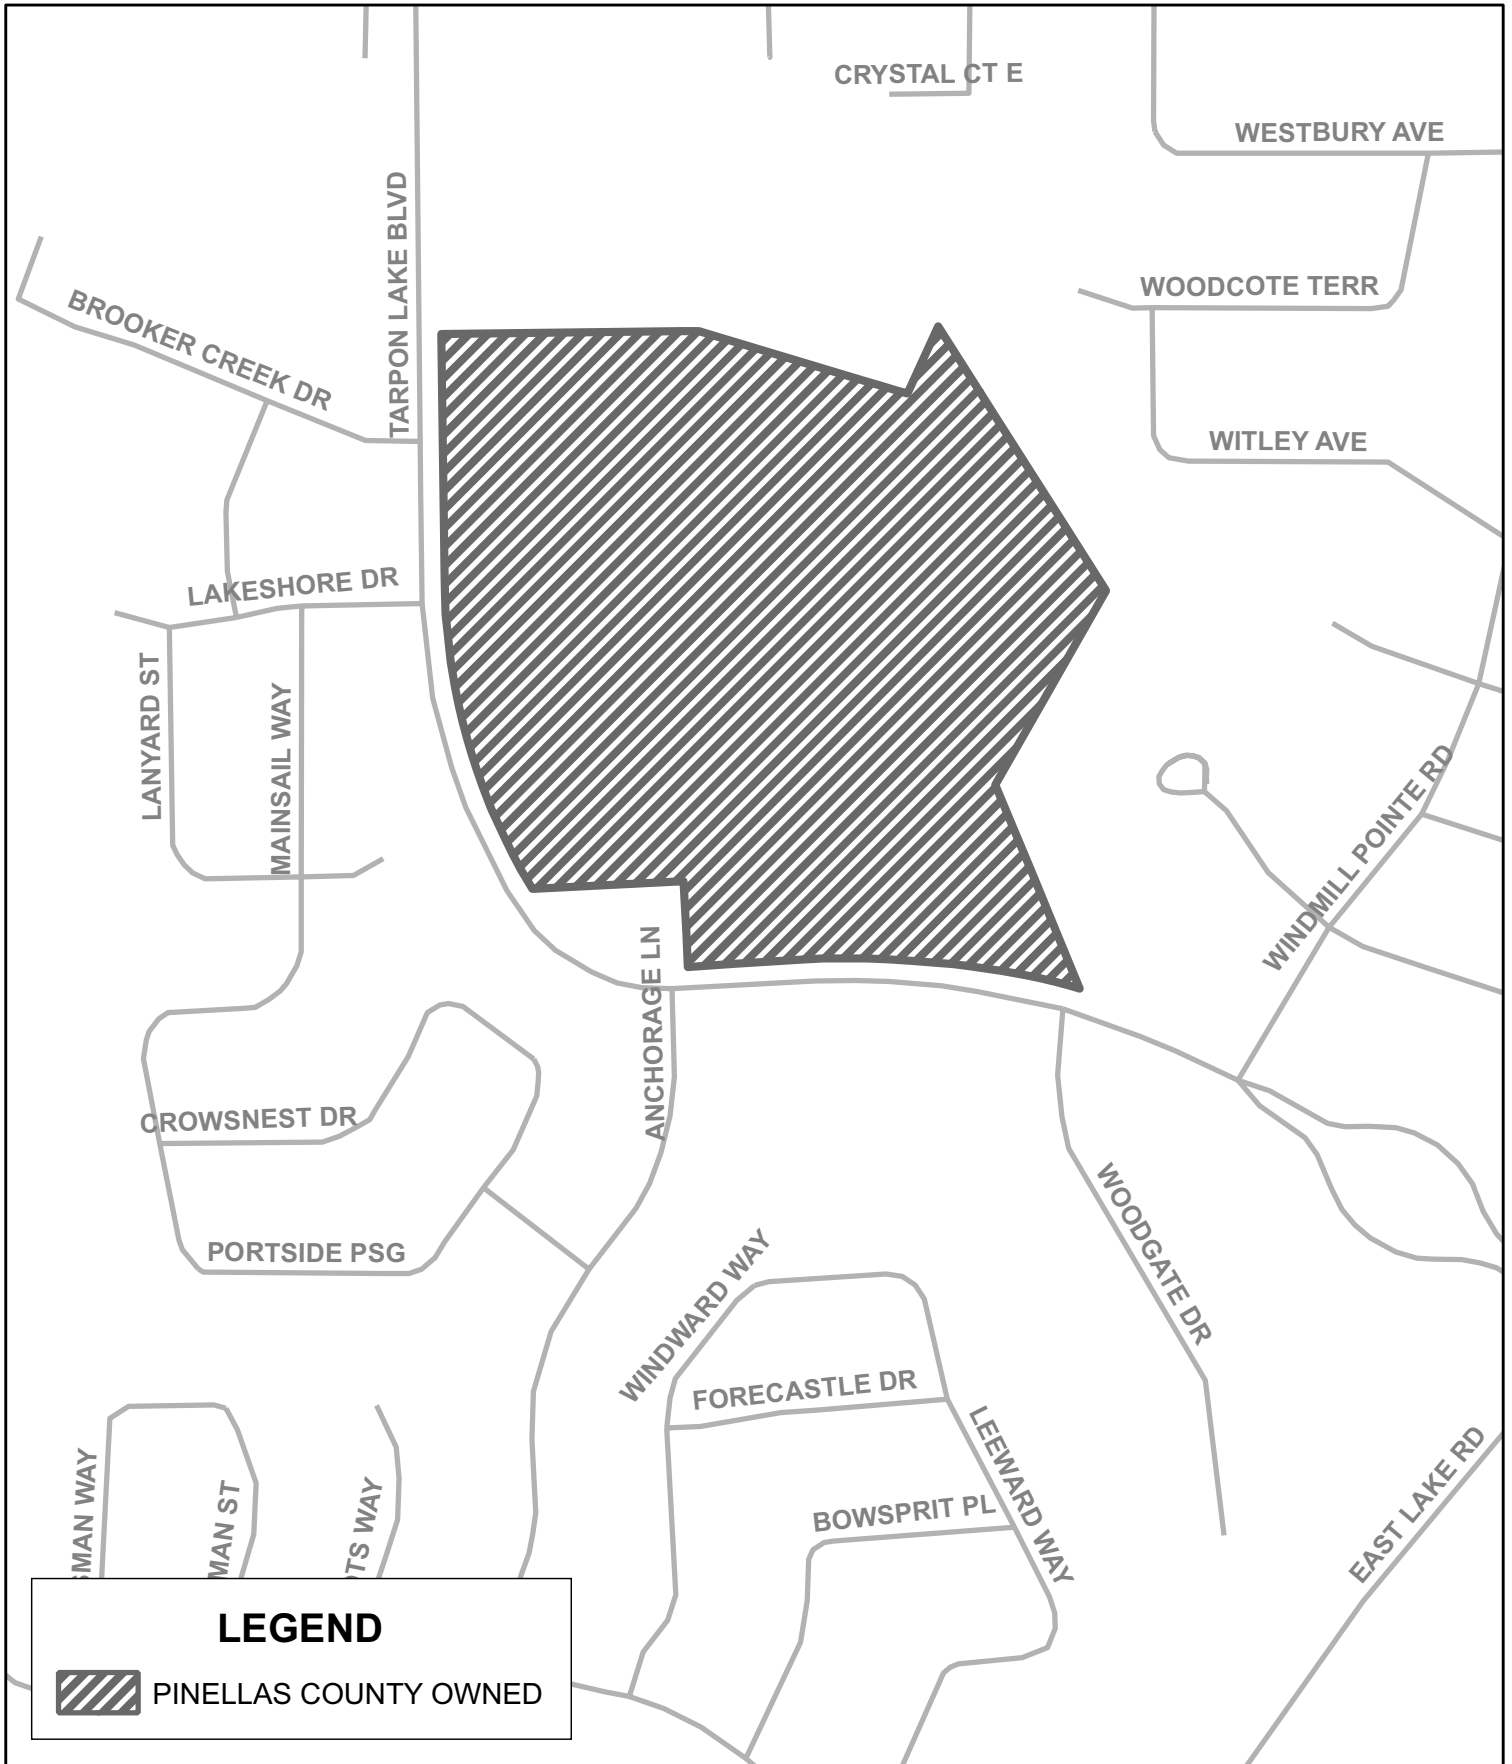

EAST LAKE MANAGEMENT AREA PINELLAS COUNTY OWNED PROPERTY