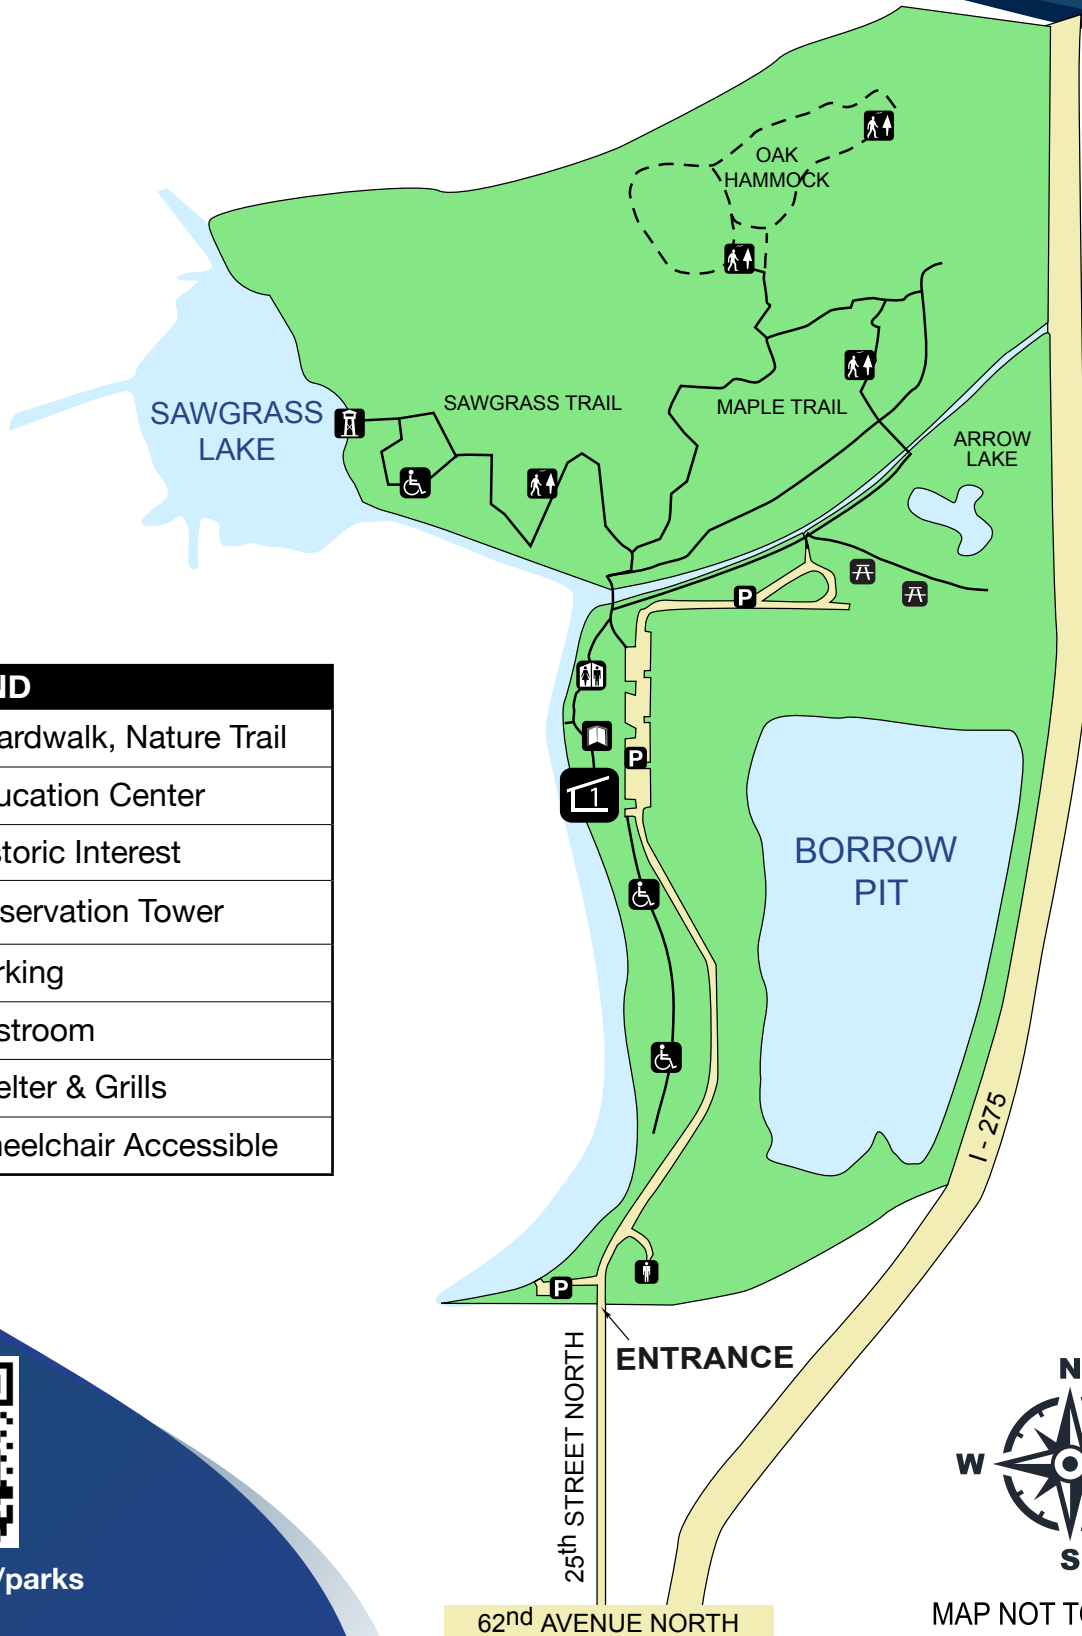

# Sawgrass Lake Park

7400 25th Street North • St. Petersburg, Florida 33702

LEGEND	
	Boardwalk, Nature Trail
	Education Center
	Historic Interest
	Observation Tower
	Parking
	Restroom
	Shelter & Grills
	Wheelchair Accessible

[pinellas.gov/parks](http://pinellas.gov/parks)

62nd AVENUE NORTH

MAP NOT TO SCALE