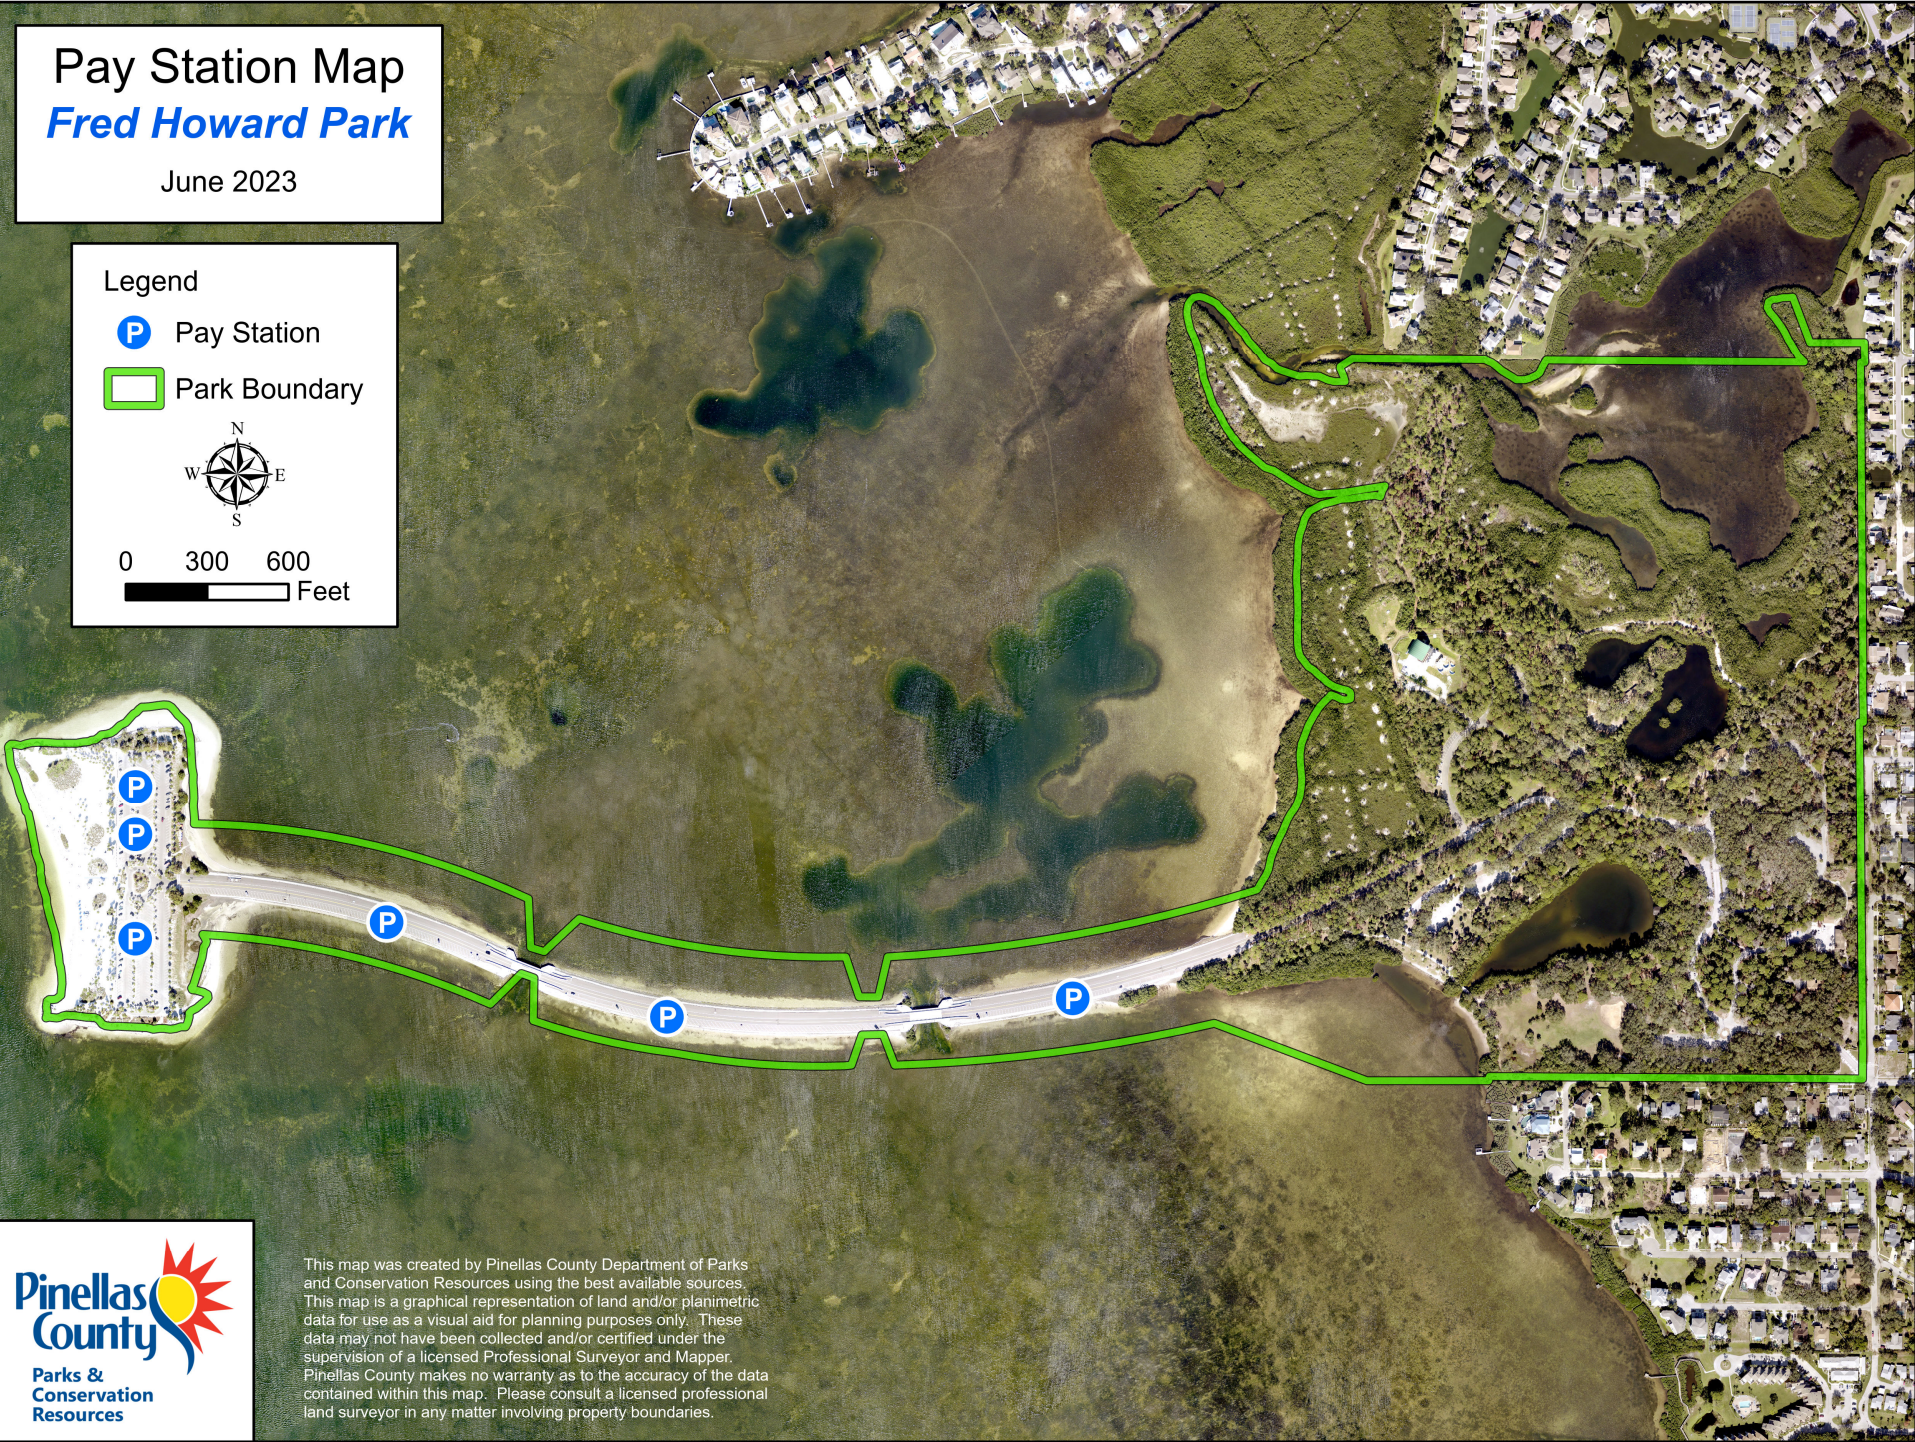

# Pay Station Map

## *Fred Howard Park*

June 2023

### Legend

- Pay Station
- Park Boundary

0 300 600  
Feet

This map was created by Pinellas County Department of Parks and Conservation Resources using the best available sources. This map is a graphical representation of land and/or planimetric data for use as a visual aid for planning purposes only. These data may not have been collected and/or certified under the supervision of a licensed Professional Surveyor and Mapper. Pinellas County makes no warranty as to the accuracy of the data contained within this map. Please consult a licensed professional land surveyor in any matter involving property boundaries.