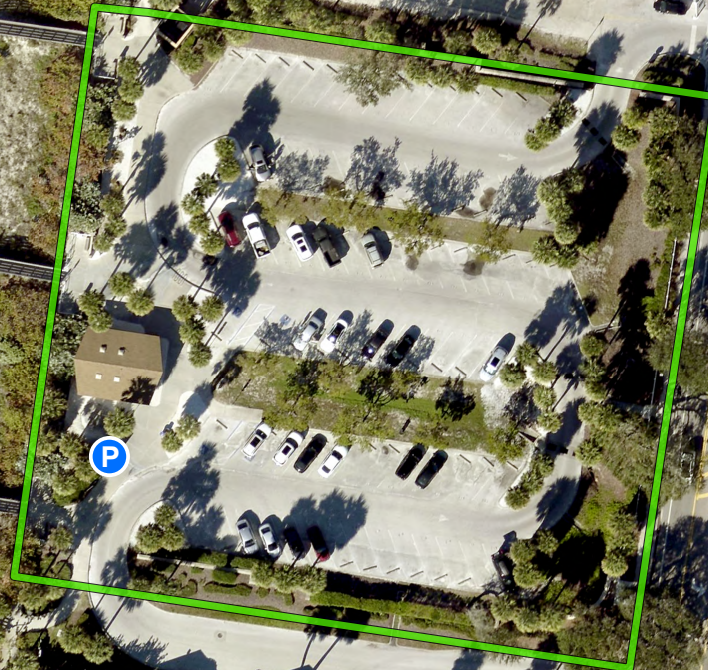

Pay Station Map

Indian Rocks Beach Access

June 2023

Legend

-  Pay Station
-  Park Boundary

0 50 100
Feet

This map was created by Pinellas County Department of Parks and Conservation Resources using the best available sources. This map is a graphical representation of land and/or planimetric data for use as a visual aid for planning purposes only. These data may not have been collected and/or certified under the supervision of a licensed Professional Surveyor and Mapper. Pinellas County makes no warranty as to the accuracy of the data contained within this map. Please consult a licensed professional land surveyor in any matter involving property boundaries.