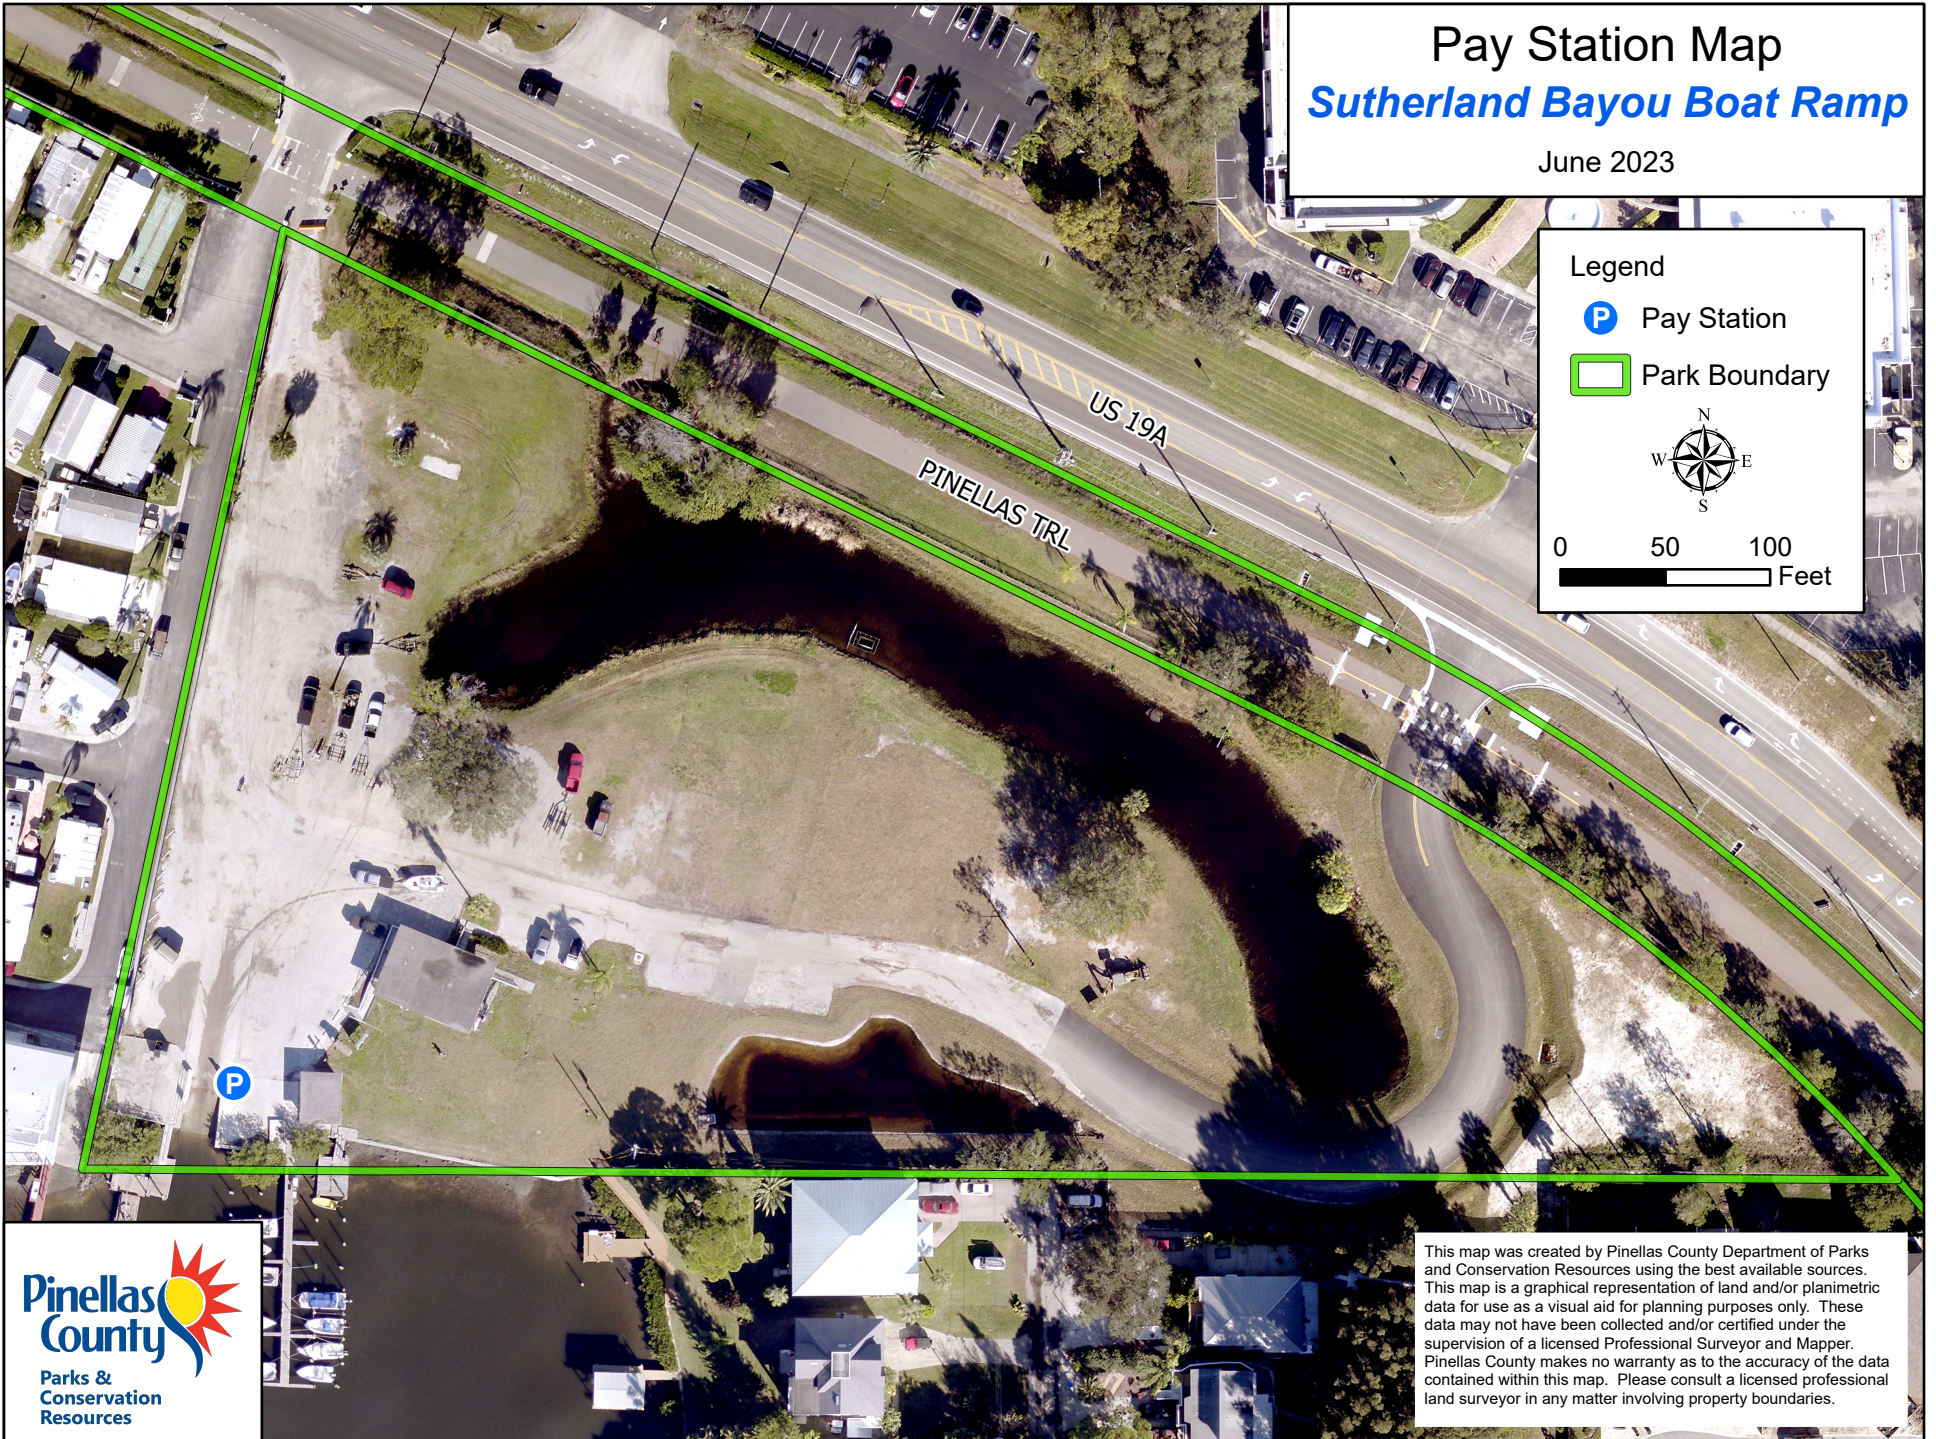

Pay Station Map

Sutherland Bayou Boat Ramp

June 2023

Legend

-  Pay Station
-  Park Boundary

0 50 100
Feet

This map was created by Pinellas County Department of Parks and Conservation Resources using the best available sources. This map is a graphical representation of land and/or planimetric data for use as a visual aid for planning purposes only. These data may not have been collected and/or certified under the supervision of a licensed Professional Surveyor and Mapper. Pinellas County makes no warranty as to the accuracy of the data contained within this map. Please consult a licensed professional land surveyor in any matter involving property boundaries.