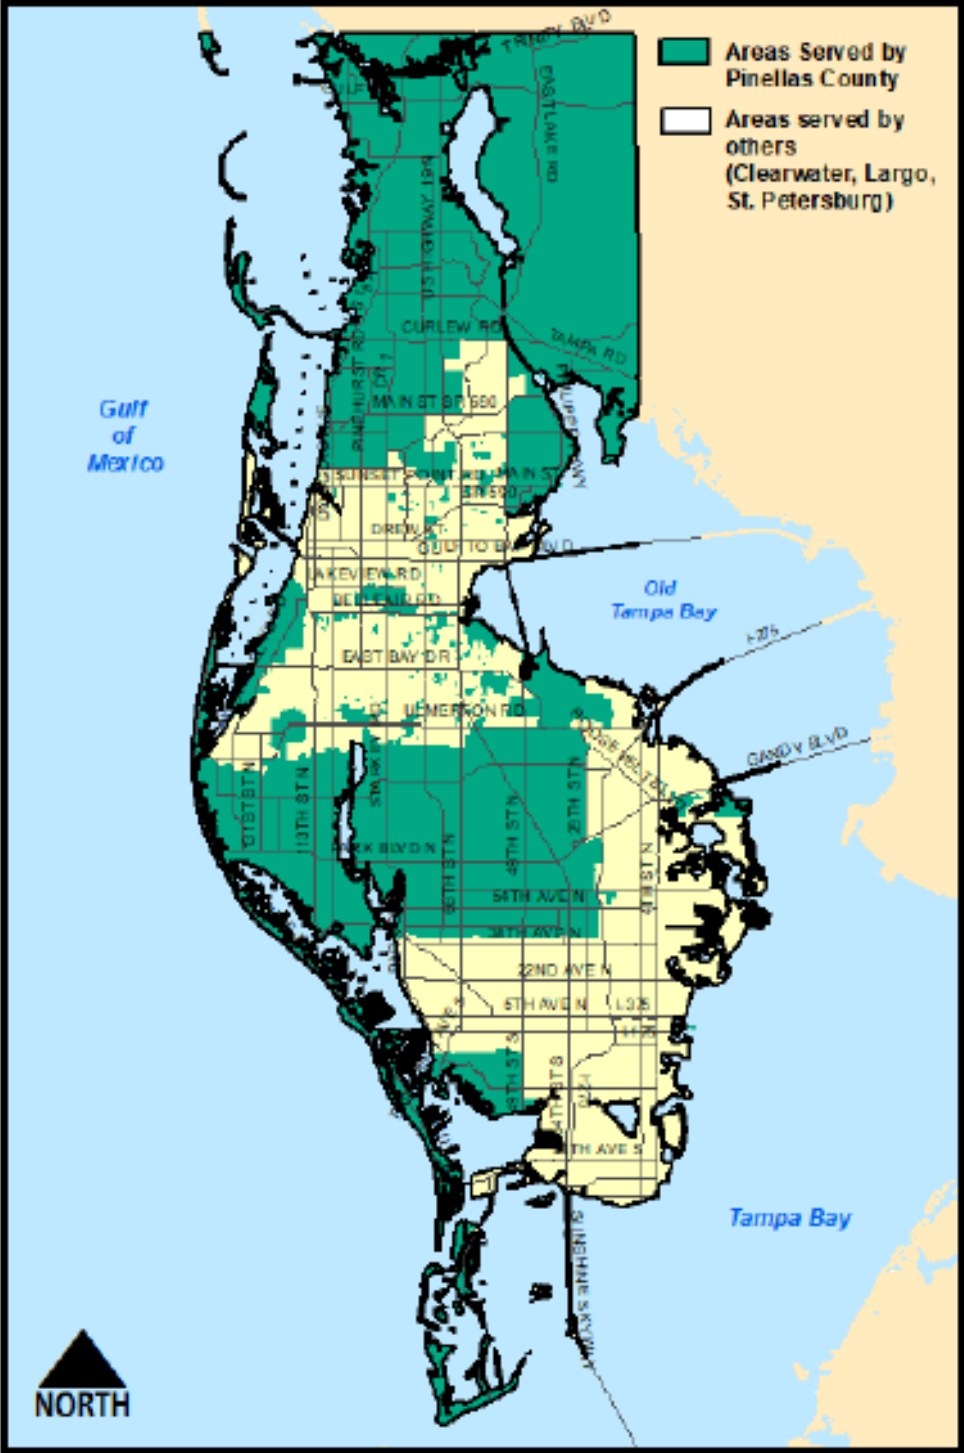

# Pinellas County Down Payment Assistance Service Area Map

If the property is located in an area outside of the Pinellas County service area, please contact the city for information about any available assistance.

- [City of Clearwater](#)
- [City of Largo](#)
- [City of St. Petersburg](#)