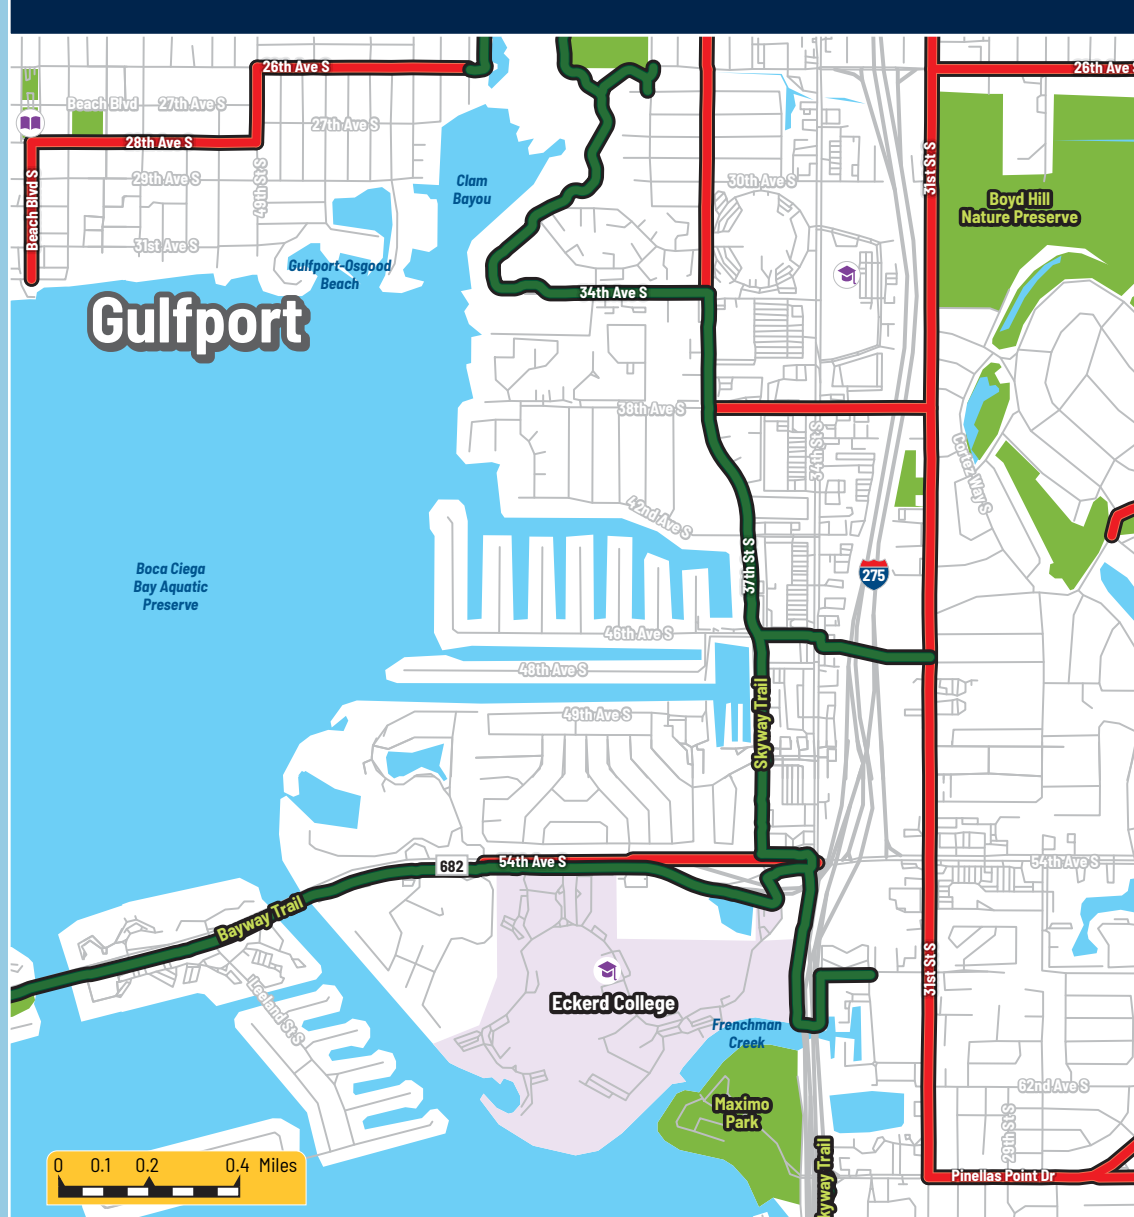

## TREASURE ISLAND

## SKYWAY MARINA DISTRICT

### LEGEND

- Pinellas Trail
- Trails
- On-Street
- Planned Trails
- SunRunner Route
- SunRunner Stops
- Drinking Fountains
- Trail Overpass
- Trail Underpass
- College/University
- Library
- Campground
- Parks

## ST. PETERSBURG DOWNTOWN AREA